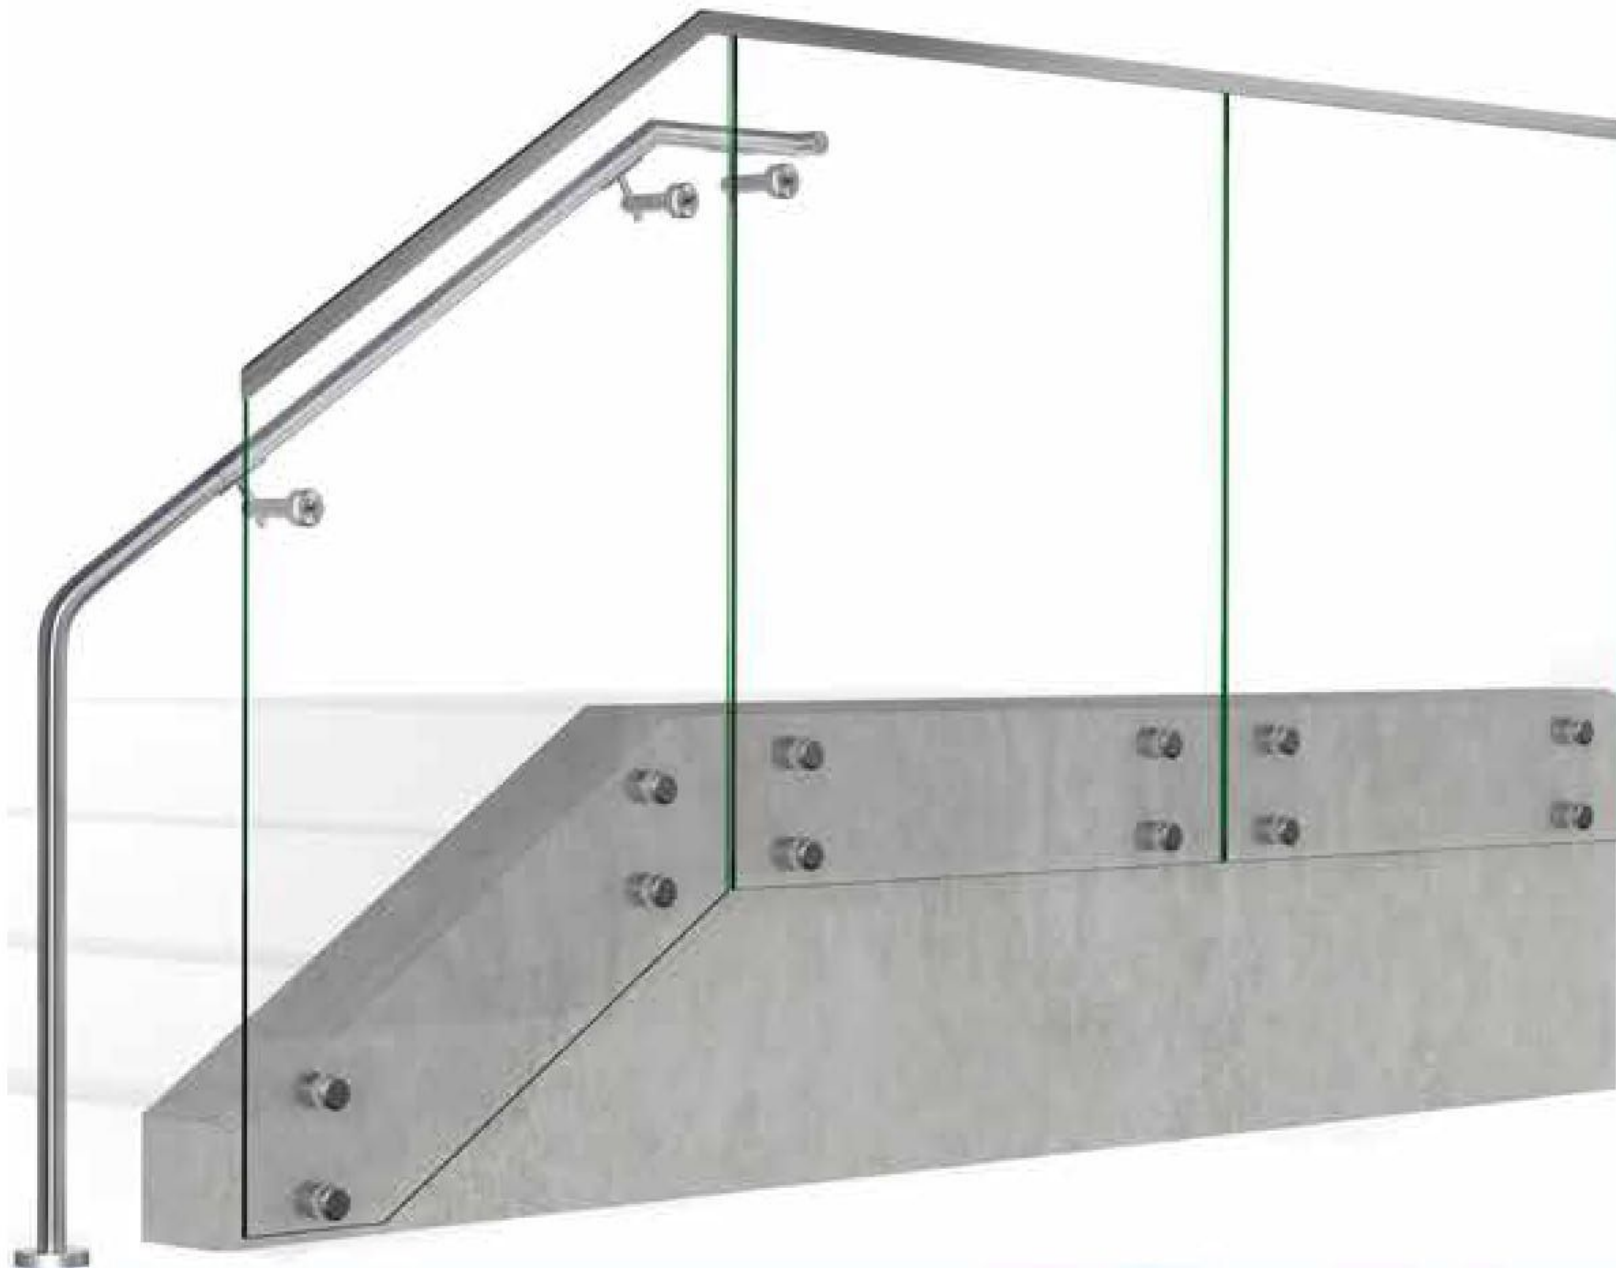

Finish : Matt / Mirror

INOXRAIL

Model No : IR-209

Glass Grip : Alu Shoe

Hight : 42" or custom

Top Rail : 2"

Infill : 10mm Tuff Glass

Mount : Side / core

INOXRAIL

Model No : IR-210

Glass Grip : Point Fixer

Hight : 42" or custom

Top Rail : 2"

Infill : 10mm Tuff Glass

Mount : Side / core

Grade : SS 304 / 316